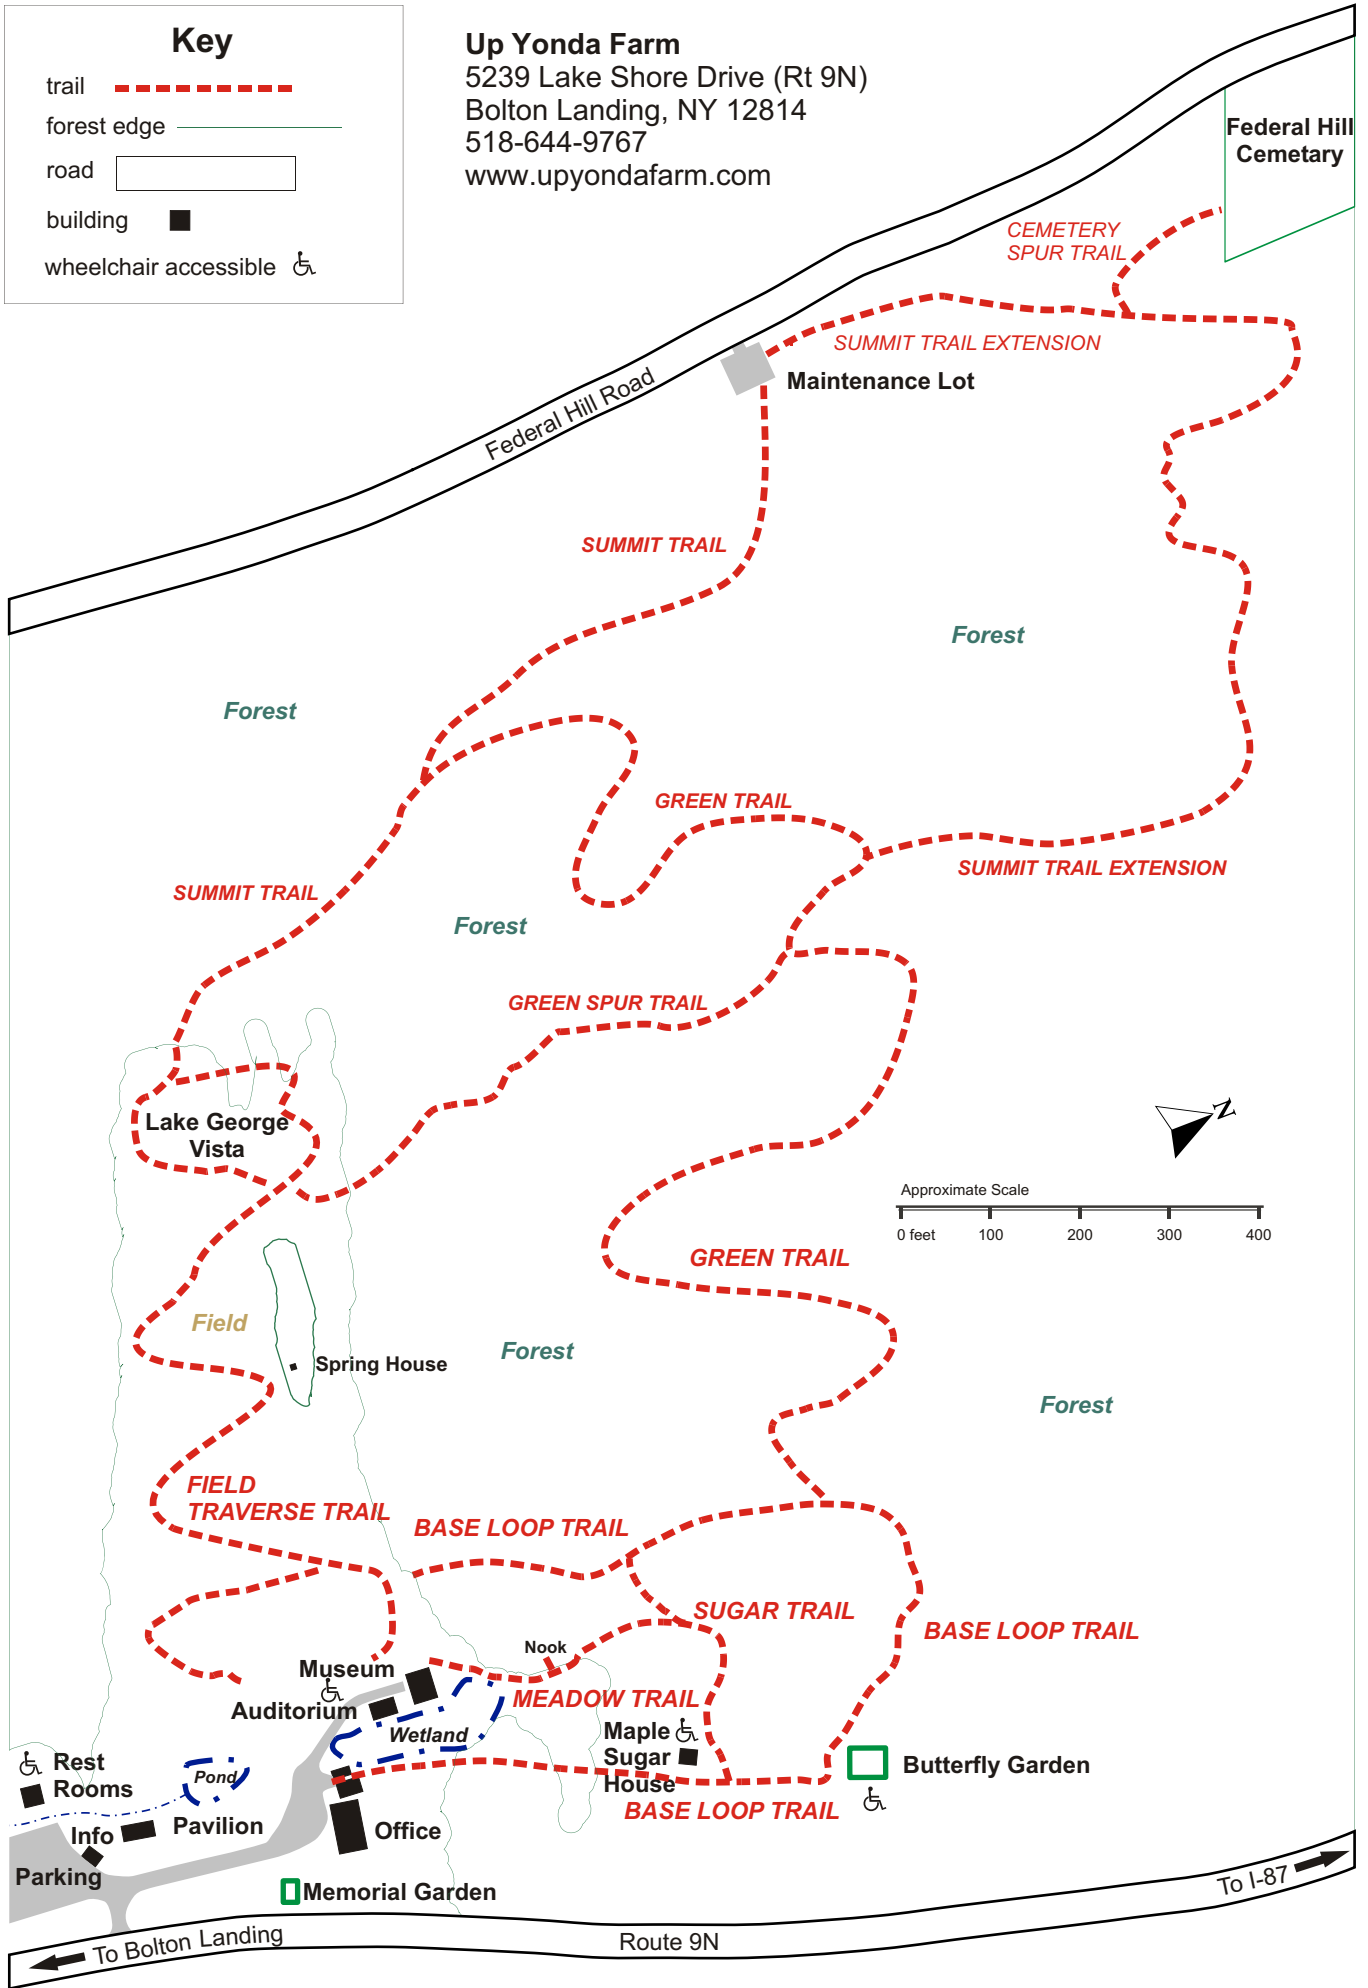

Key

- trail 
- forest edge 
- road 
- building 
- wheelchair accessible 

Up Yonda Farm

5239 Lake Shore Drive (Rt 9N)
Bolton Landing, NY 12814
518-644-9767
www.upyondafarm.com

Federal Hill
Cemetary

-  Rest Rooms
-  Info
-  Pavilion
-  Office

-  Museum
-  Auditorium

-  Maple Sugar House

-  Butterfly Garden

← To Bolton Landing

Route 9N

To I-87 →