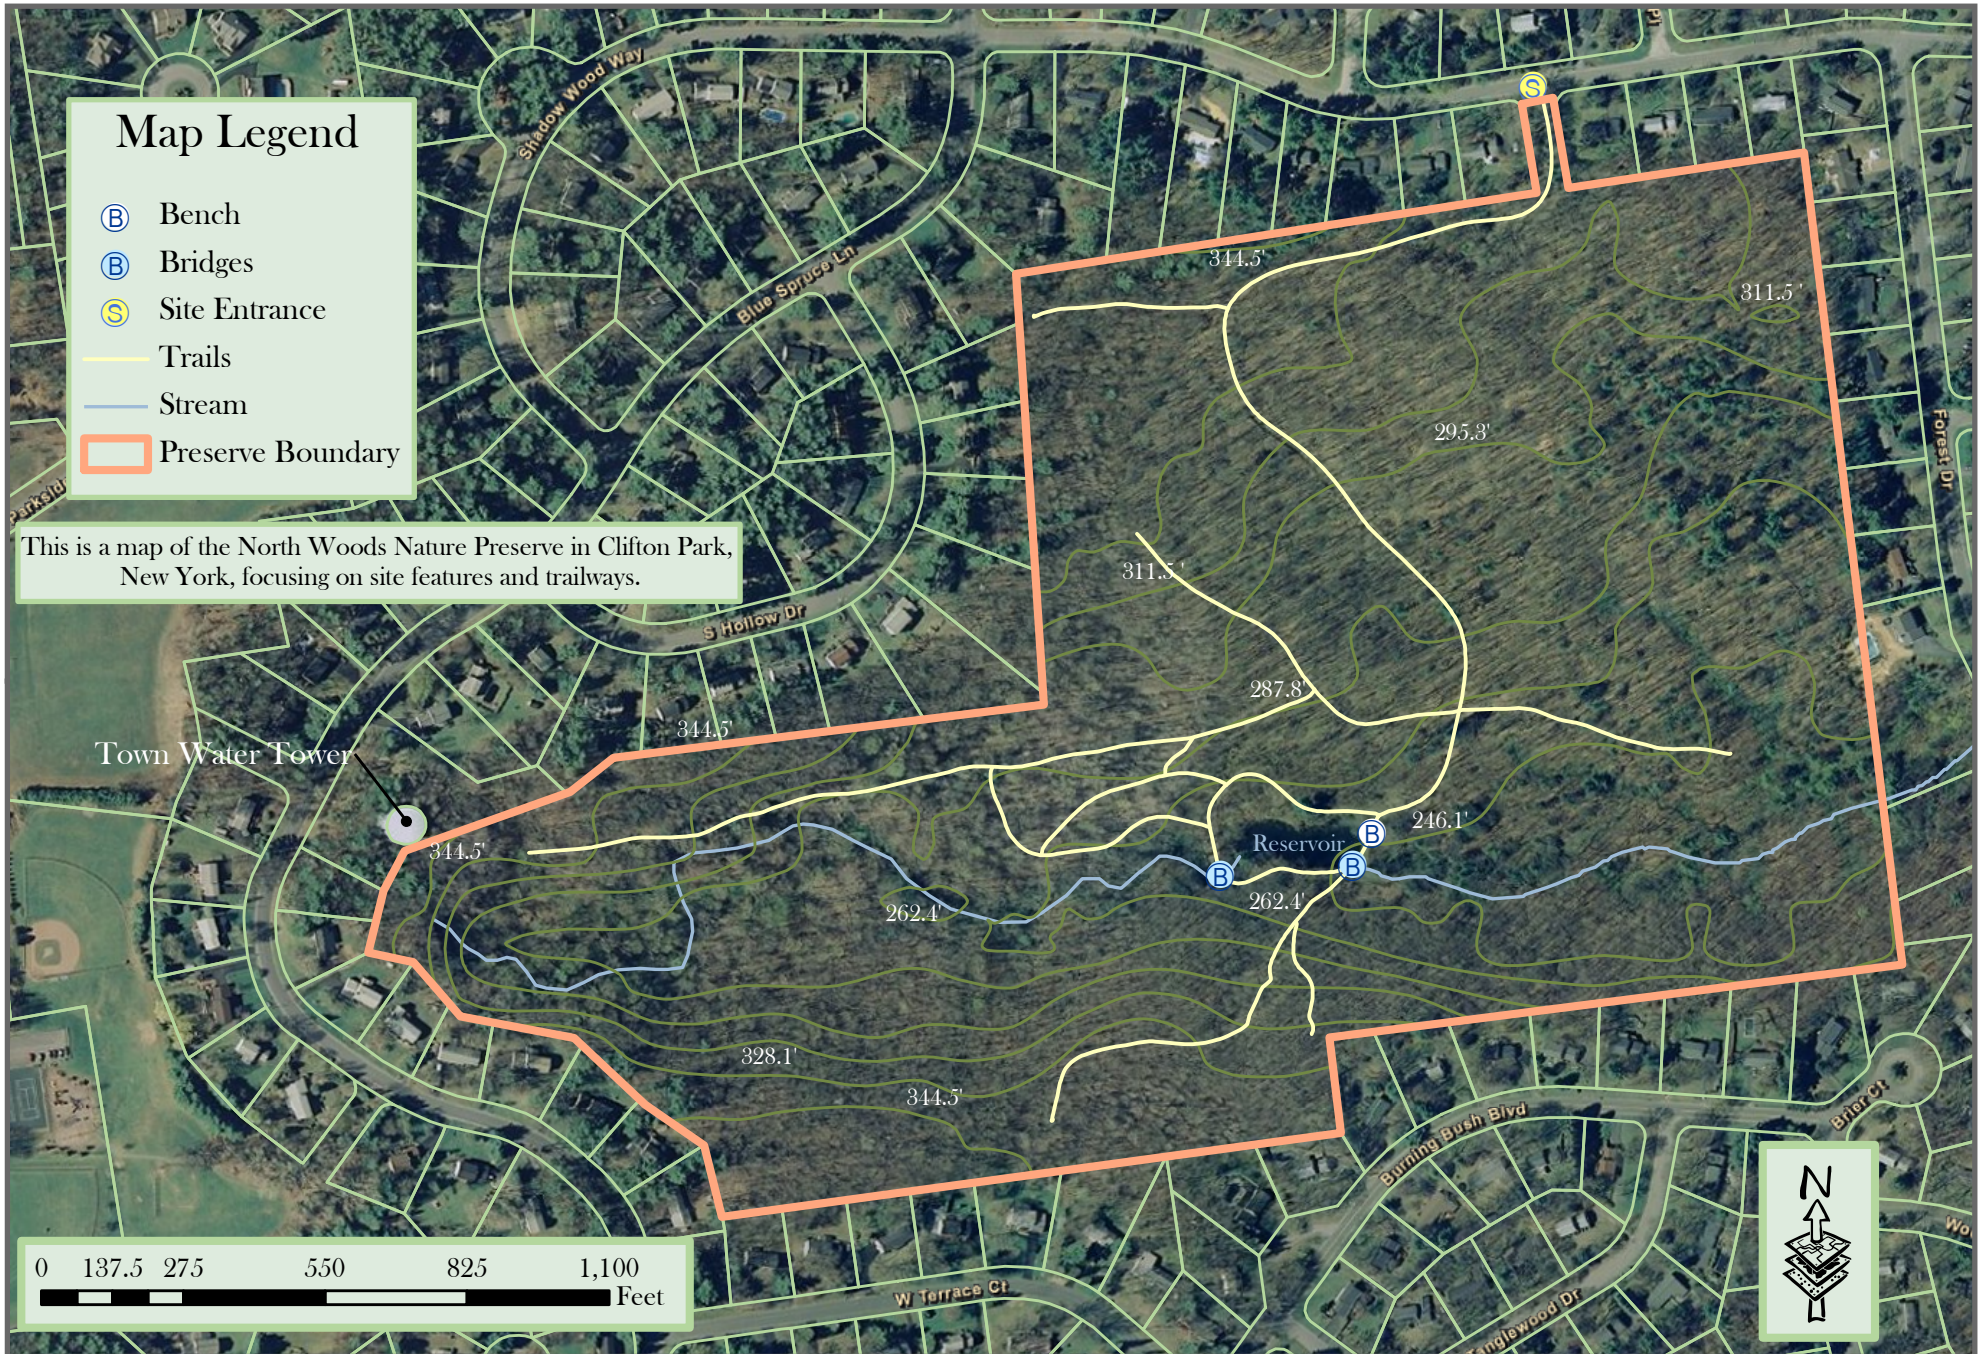

North Woods Nature Preserve Trail and Feature Map

Map Legend

- ⓑ Bench
- ⓑ Bridges
- Ⓢ Site Entrance
- Trails
- Stream
- ▭ Preserve Boundary

This is a map of the North Woods Nature Preserve in Clifton Park, New York, focusing on site features and trailways.

Sources:
[Clifton Park Department of Planning]

[Saratoga County real Property Tax Service Agency]
ESRI Data and Maps [DVD]. (2006) Redlands, CA: ESRI, Inc. [March,2010]

ArcGIS.com USGS

Map produced by Devin Rigolino

GCS_North_American_1983_HARN Datum: D_North_American_1983_HARN