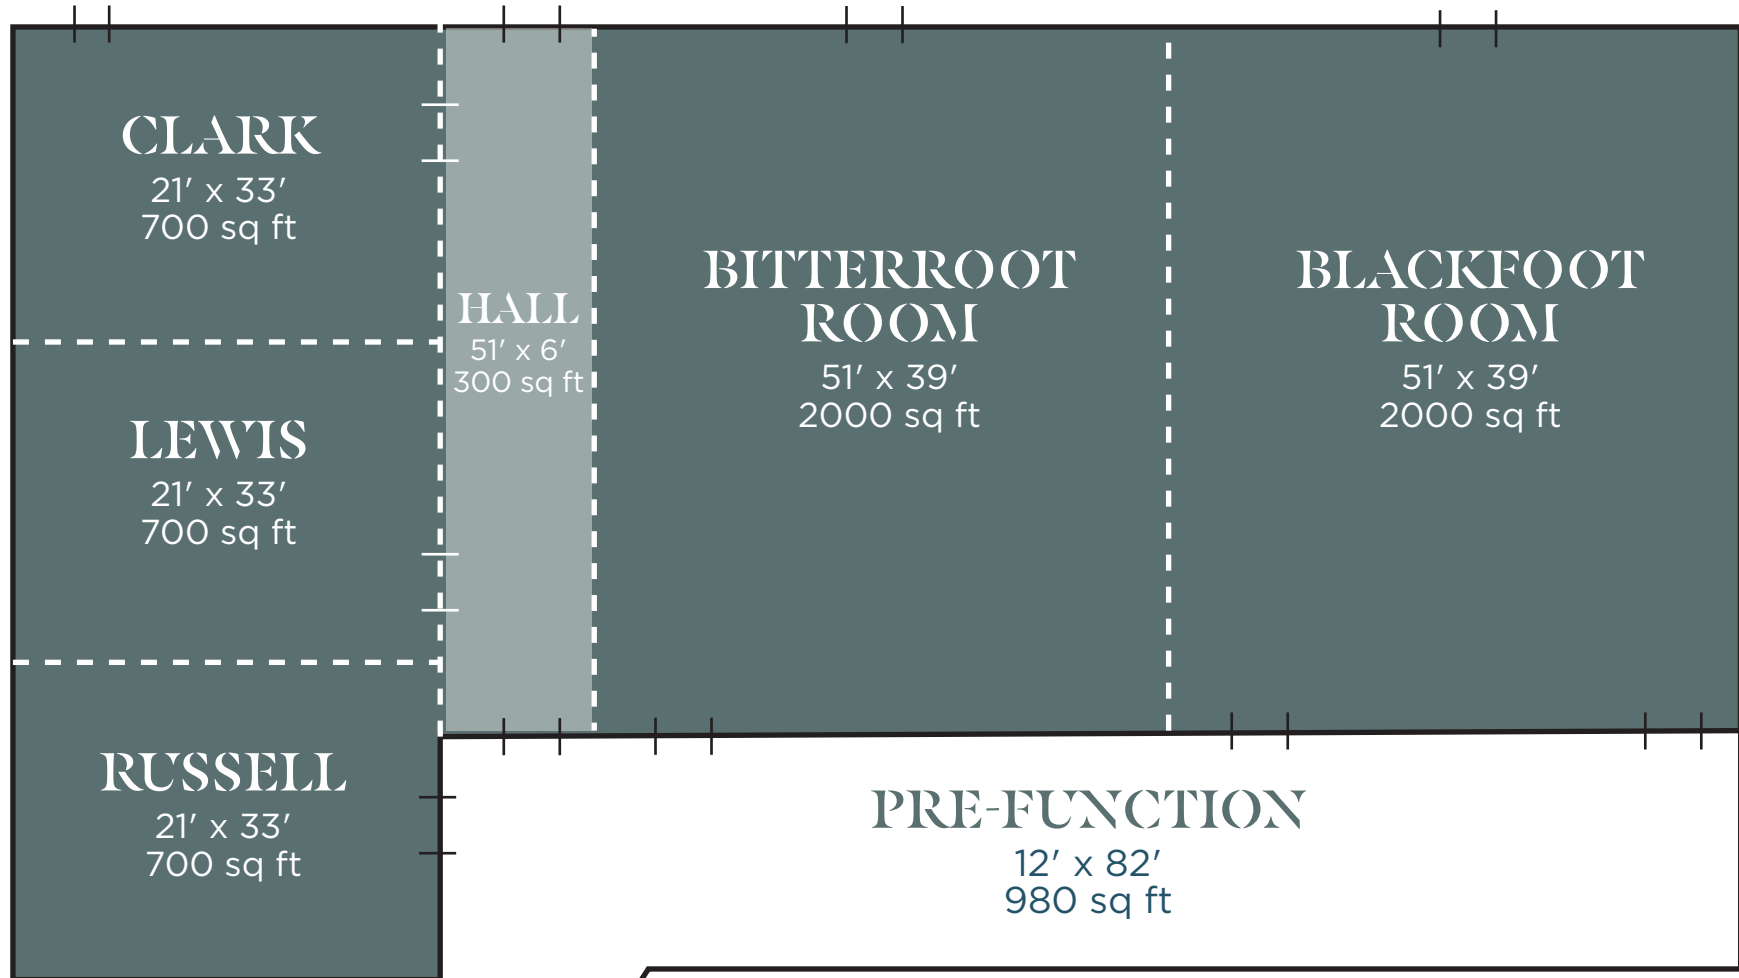

BALLROOM

51' x 117'
6400 sq ft

LOBBY

EDGEWATER

MISSOULA, MONTANA

100 Madison Street / Missoula, MT 59802 / 406.728.3100