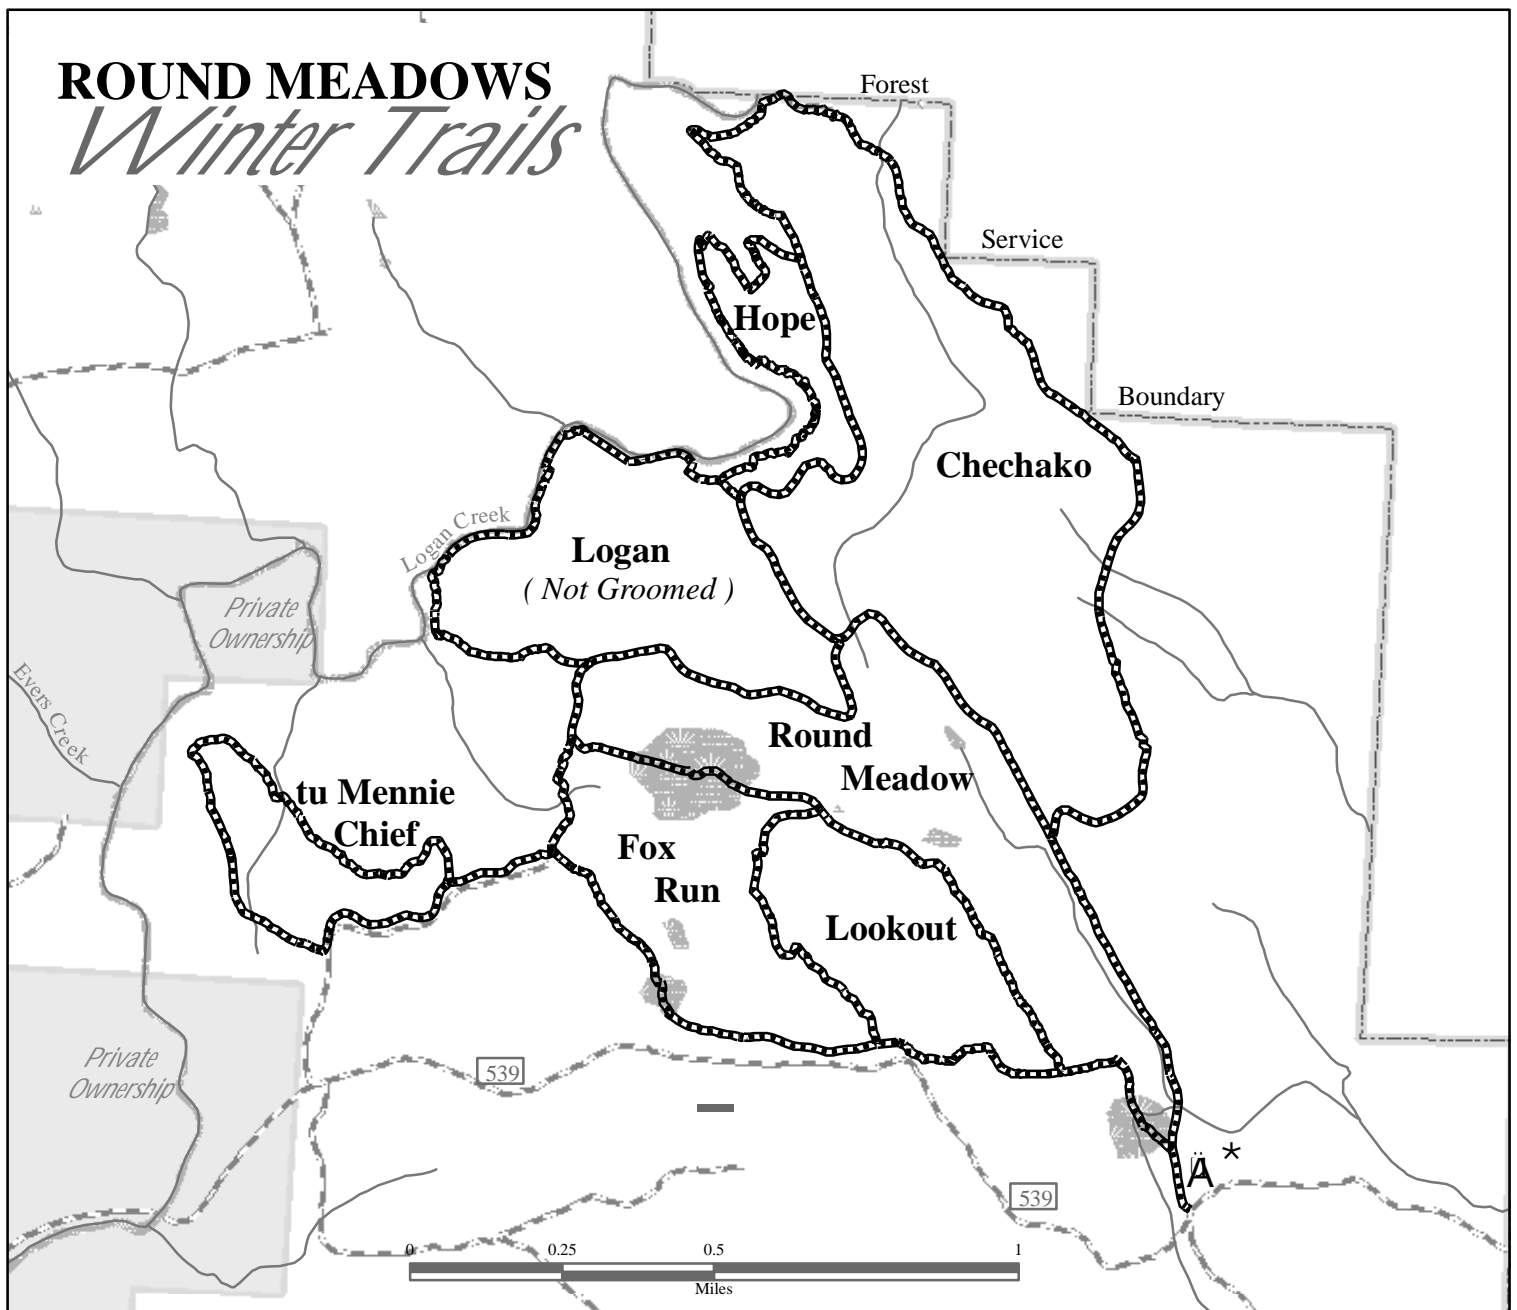

# ROUND MEADOWS *Winter Trails*

**Friendly dogs are welcome**

Report Problem Dogs to: 758-3538

**Remove dog droppings off the roads, trails and parking area.**

Trail System:

Name	Rating	Miles
Chechako	Intermediate	3.2
Fox Run	intermediate	1.3
Hope	Easy	1.1
Logan	Difficult	1.1
Lookout	Difficult	0.5
Round Meadow	Easy	3.2
tu Mennie Chief	Intermediate	1.5

**EASY**

Suitable for beginners, with gentle slopes and no sharp turns.

**INTERMEDIATE**

Steeper grades, sharper turns, and requiring more stamina.

**DIFFICULT**

For expert skiers.