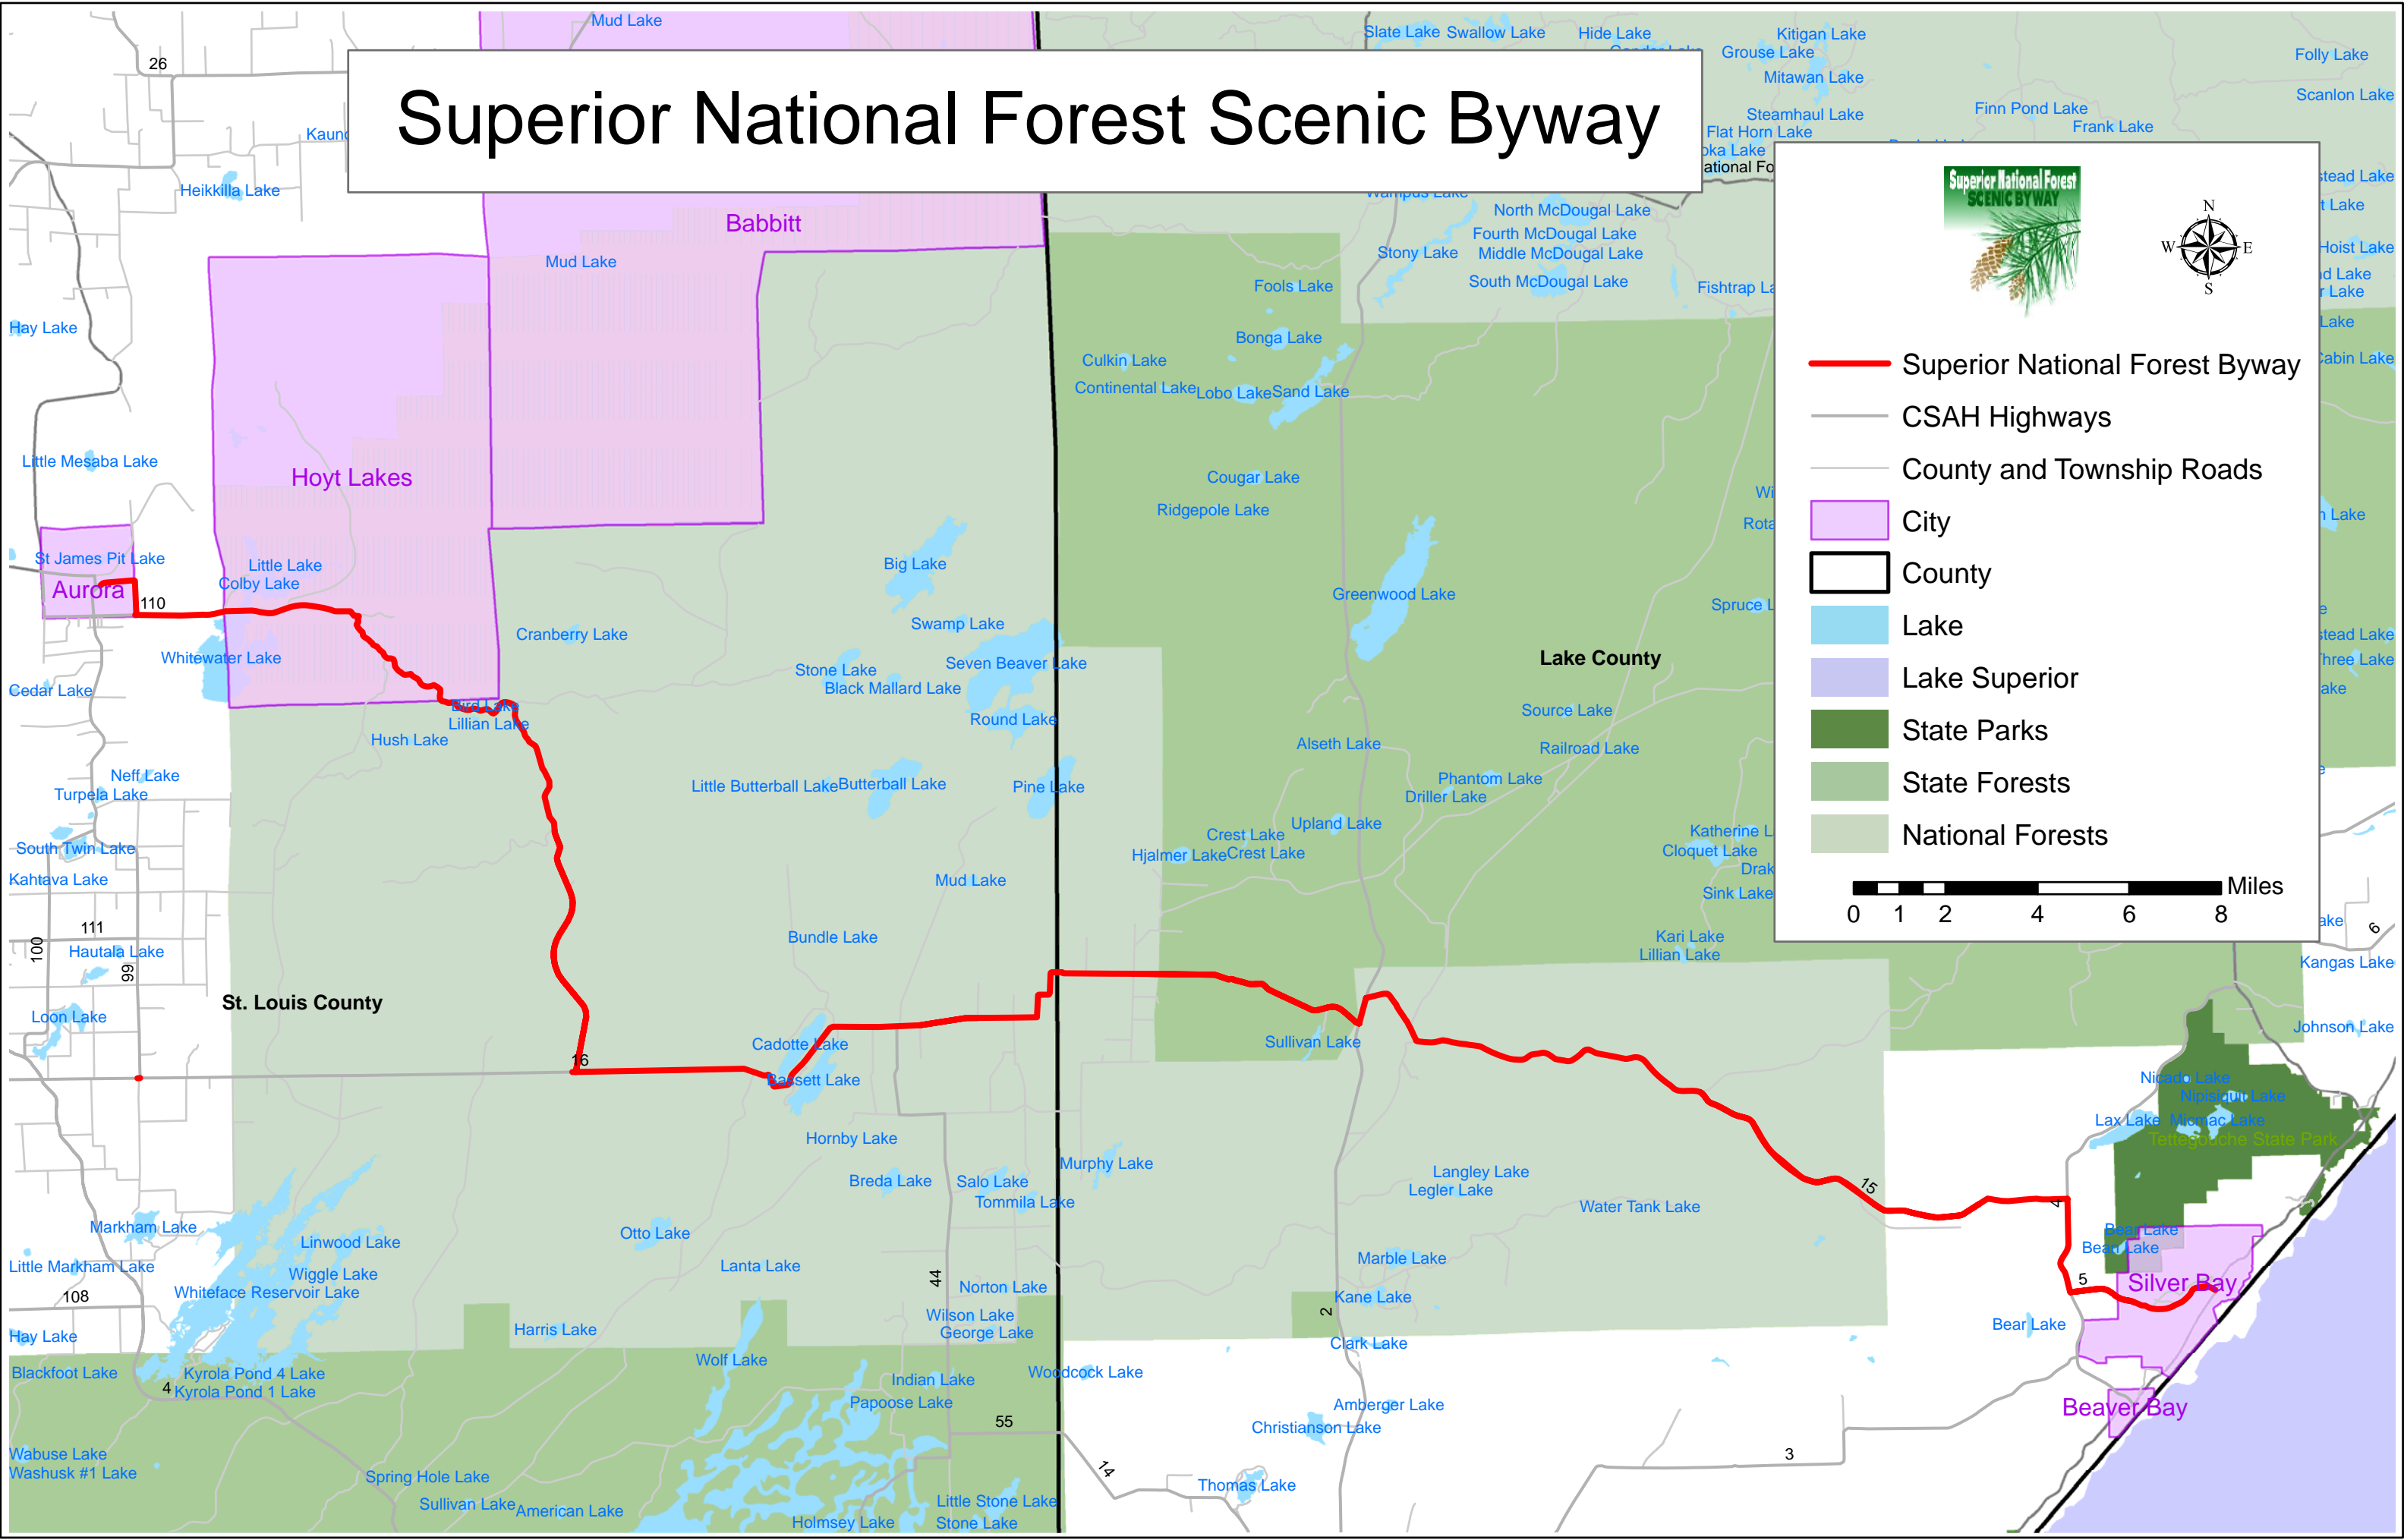

Superior National Forest Scenic Byway

- Superior National Forest Byway
- CSAH Highways
- County and Township Roads
- City
- County
- Lake
- Lake Superior
- State Parks
- State Forests
- National Forests

0 1 2 4 6 8 Miles