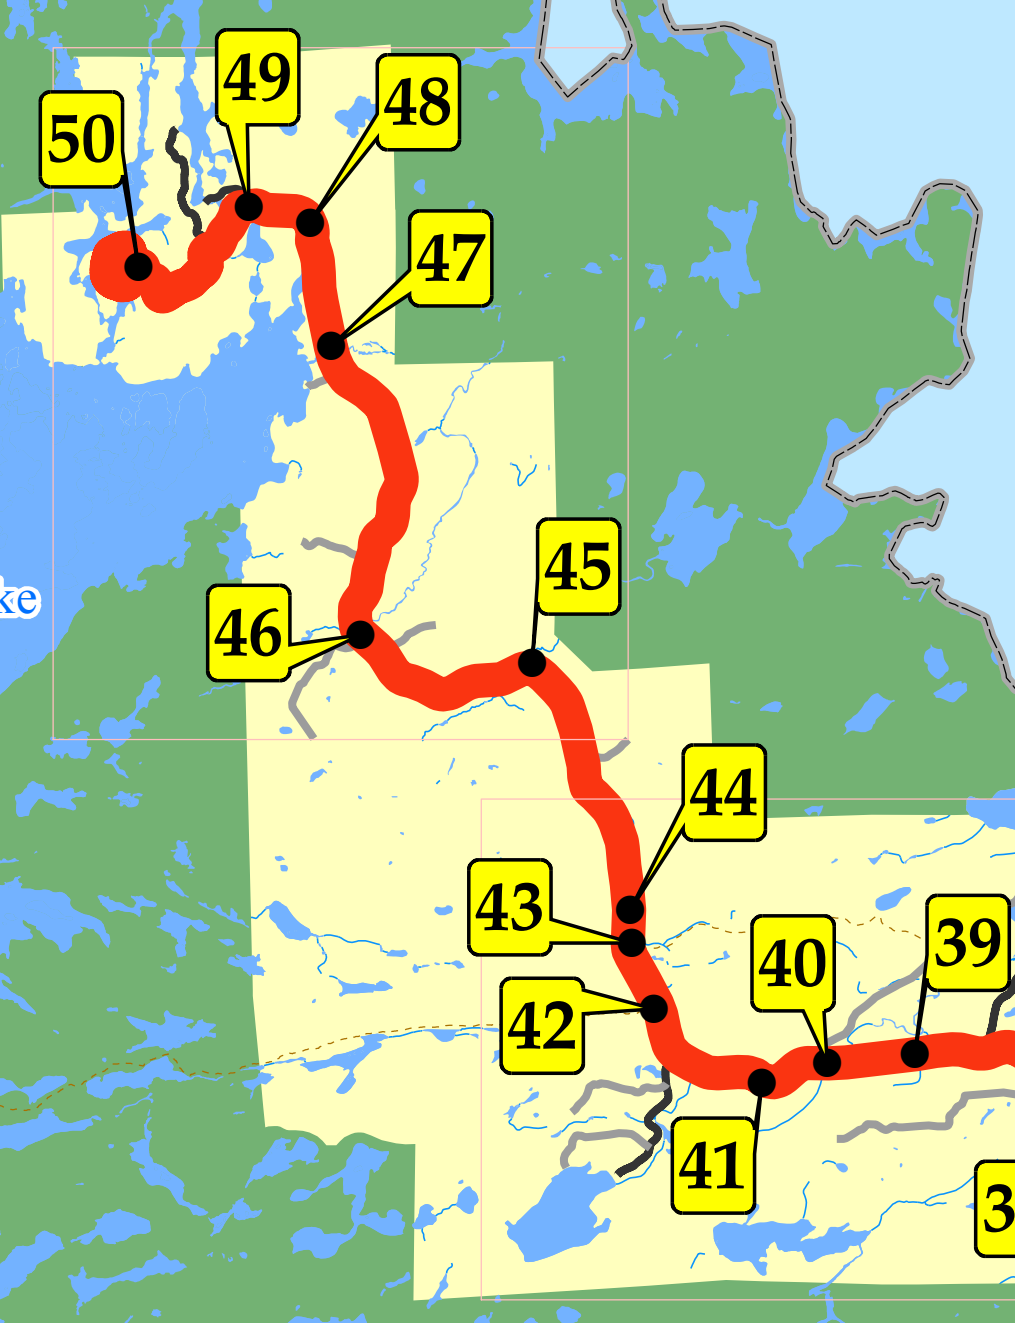

Gunflint Trail Scenic Byway

CANADA

Sea Gull Lake

Clearwater Lake

Boundary Waters Canoe Area Wilderness

Gunflint Trail

Tuscarora Lake

Boundary Waters Canoe Area Wilderness

Greenwood Lake

Brule Lake

Superior National Forest

Pat Bayle State Forest

Trout Lake

LAKE SUPERIOR

Grand Marais