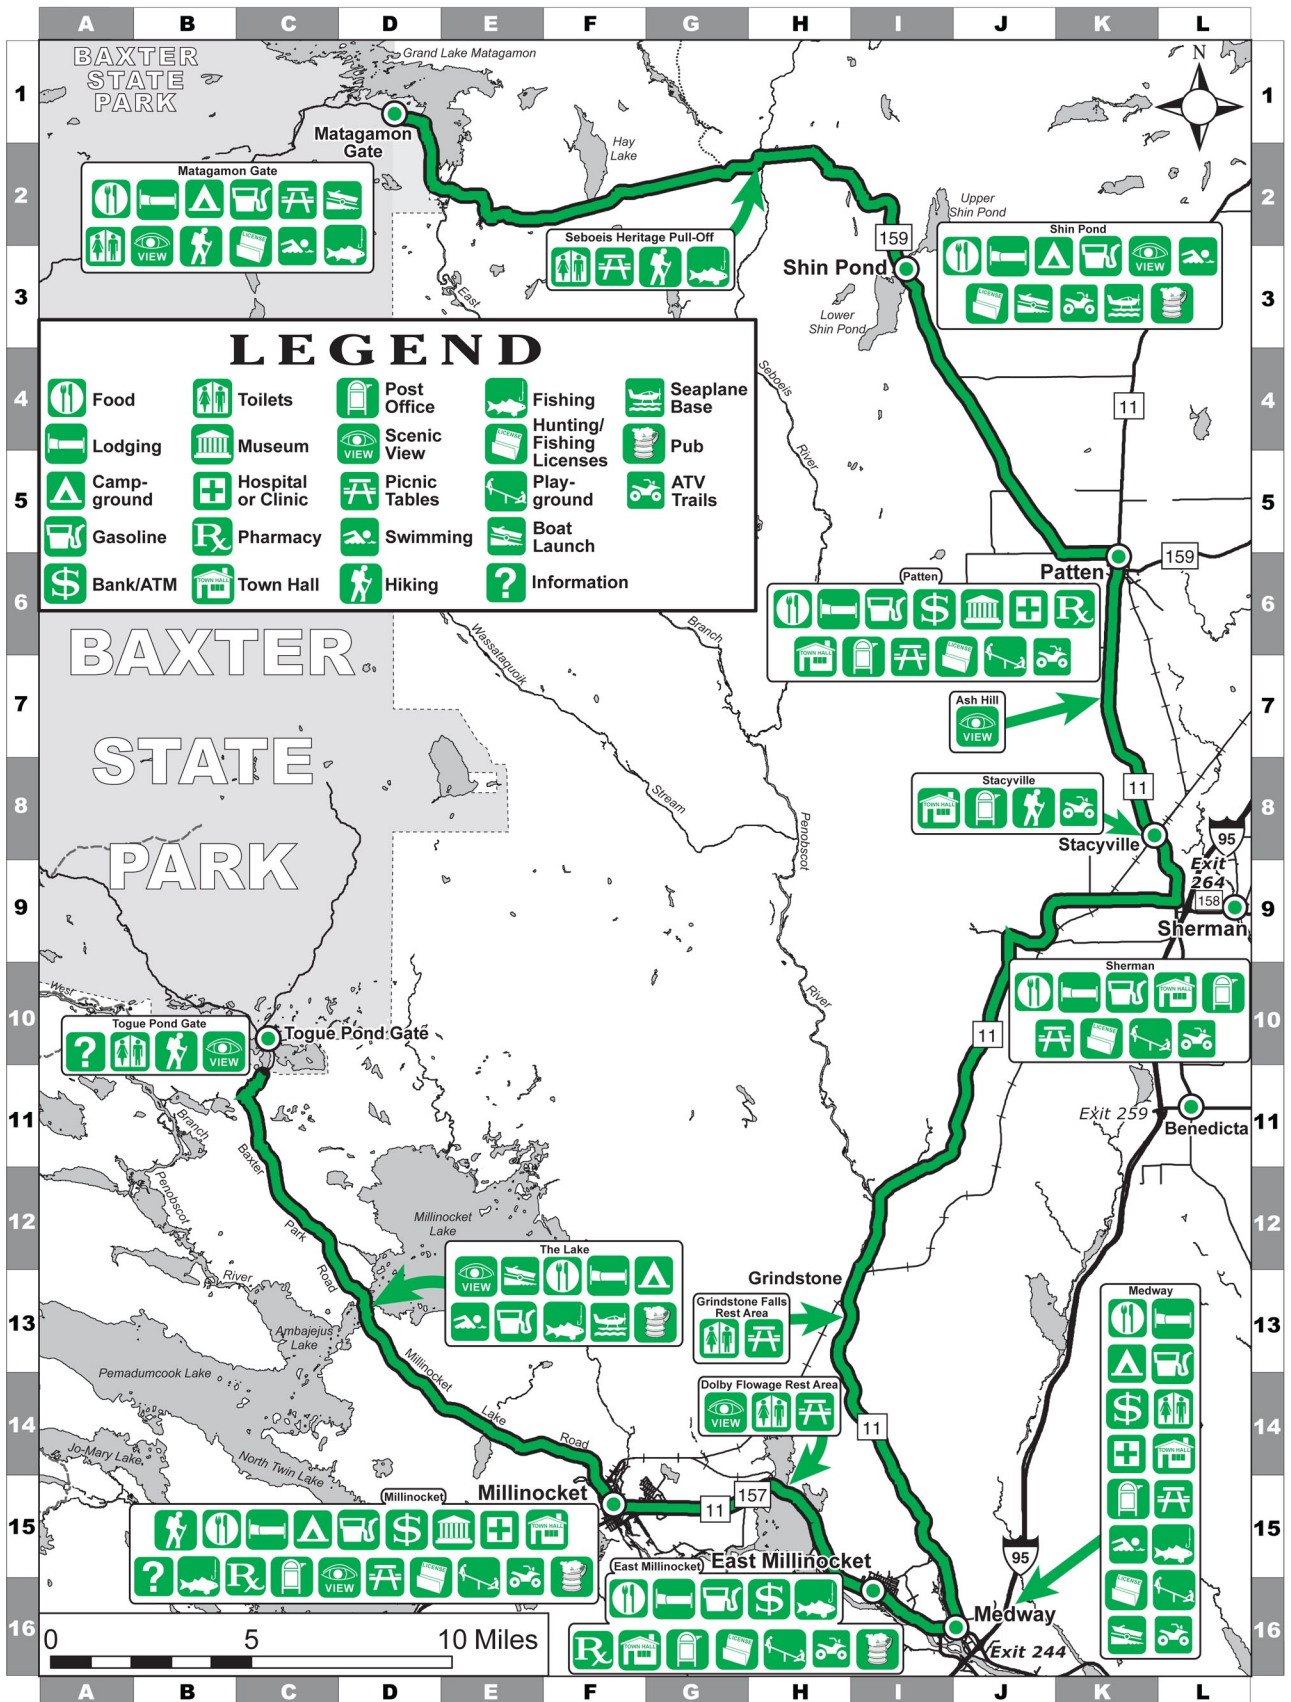

Katahdin Woods & Waters

SCENIC BYWAY

LEGEND

- | | | | | |
|-------------|--------------------|---------------|--------------------------|---------------|
| Food | Toilets | Post Office | Fishing | Seaplane Base |
| Lodging | Museum | Scenic View | Hunting/Fishing Licenses | Pub |
| Camp-ground | Hospital or Clinic | Picnic Tables | Play-ground | ATV Trails |
| Gasoline | Pharmacy | Swimming | Boat Launch | |
| Bank/ATM | Town Hall | Hiking | Information | |

**BAXTER
STATE
PARK**

Togue Pond Gate

Ash Hill

Stacyville

Sherman

Benedicta

Grindstone

Medway

The Lake

Grindstone Falls Rest Area

Dolby Flowage Rest Area

Millinocket

East Millinocket

Medway

0 5 10 Miles