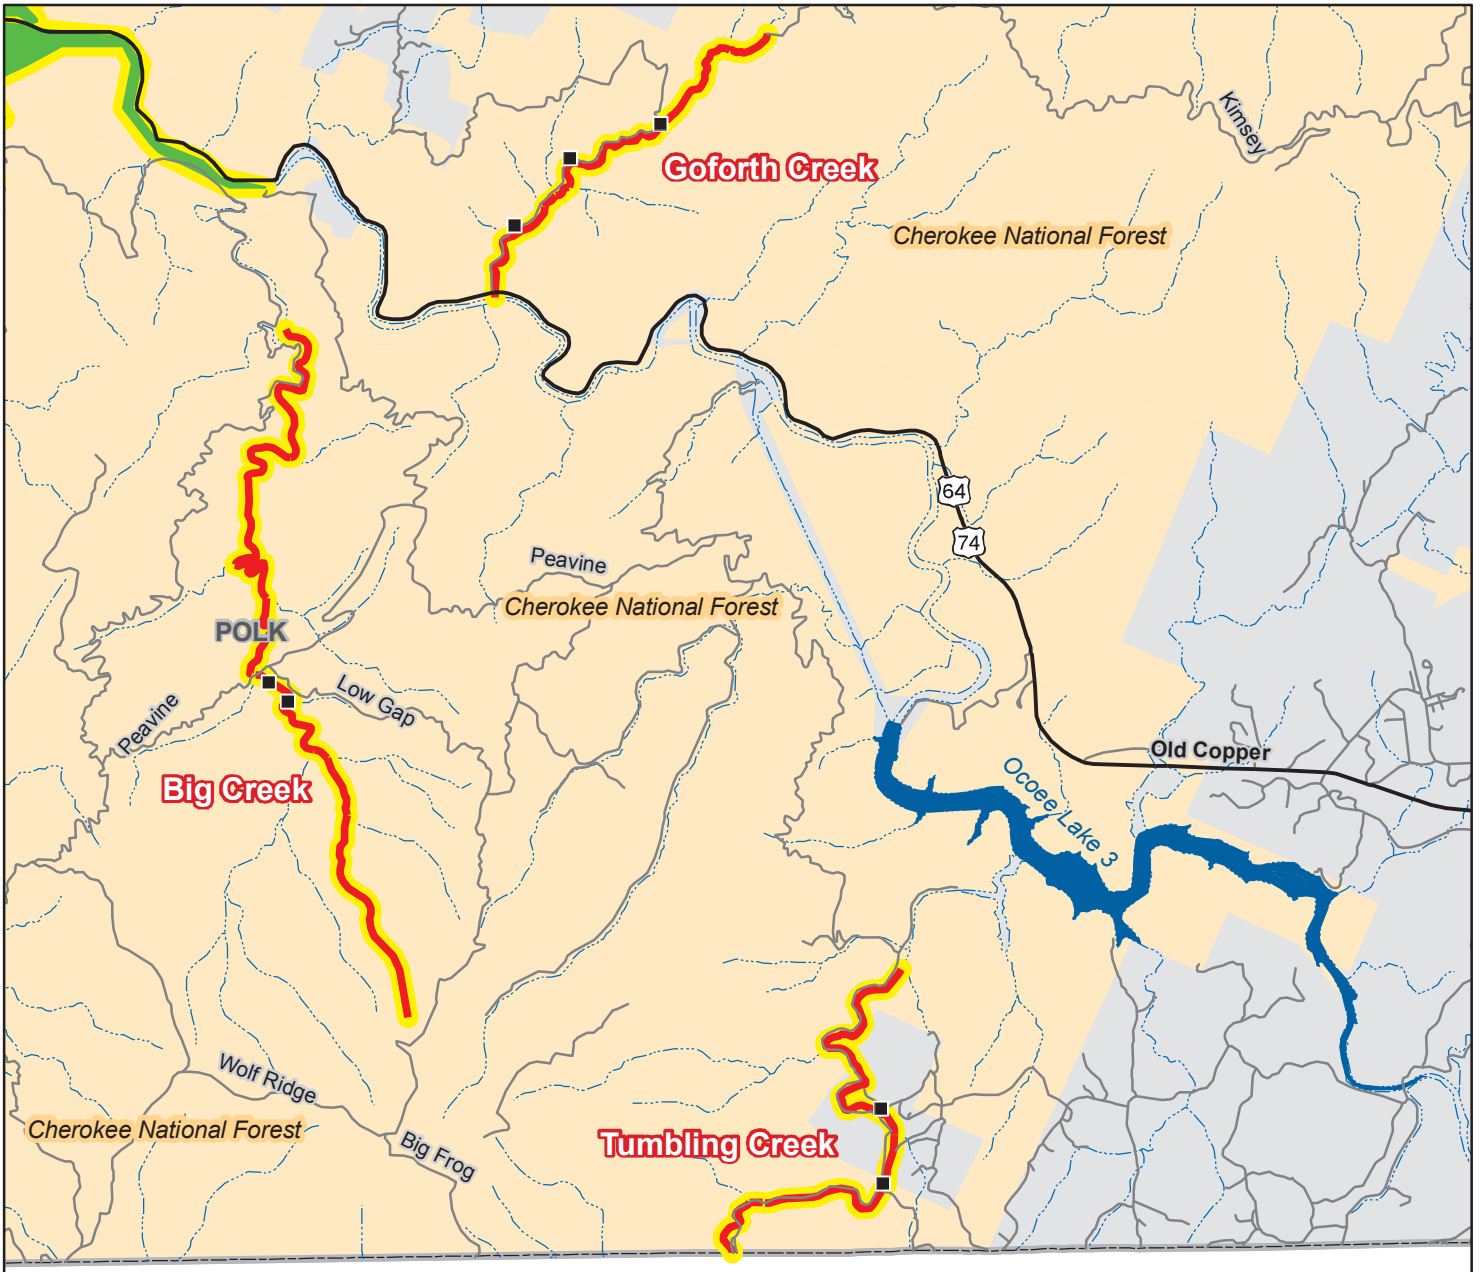

# Stocked Trout Program

## Goforth Creek, Big Creek & Tumbling Creek

- Trout Stream or Lake
- Trout Reservoir
- Trout Tailwater
- Winter Trout Stream or Lake
- Stocking Site