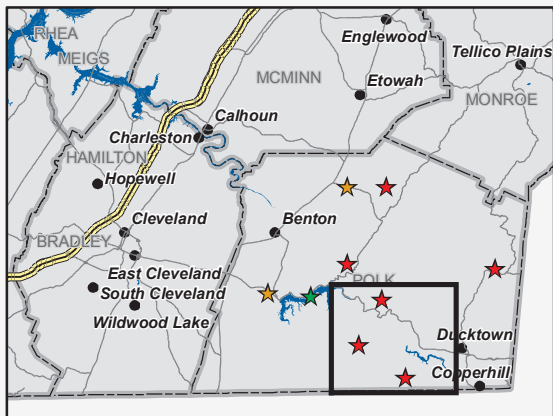

# Stocked Trout Program

## Goforth Creek, Big Creek & Tumbling Creek

- Trout Stream or Lake
- Trout Reservoir
- Trout Tailwater
- Winter Trout Stream or Lake
- Stocking Site