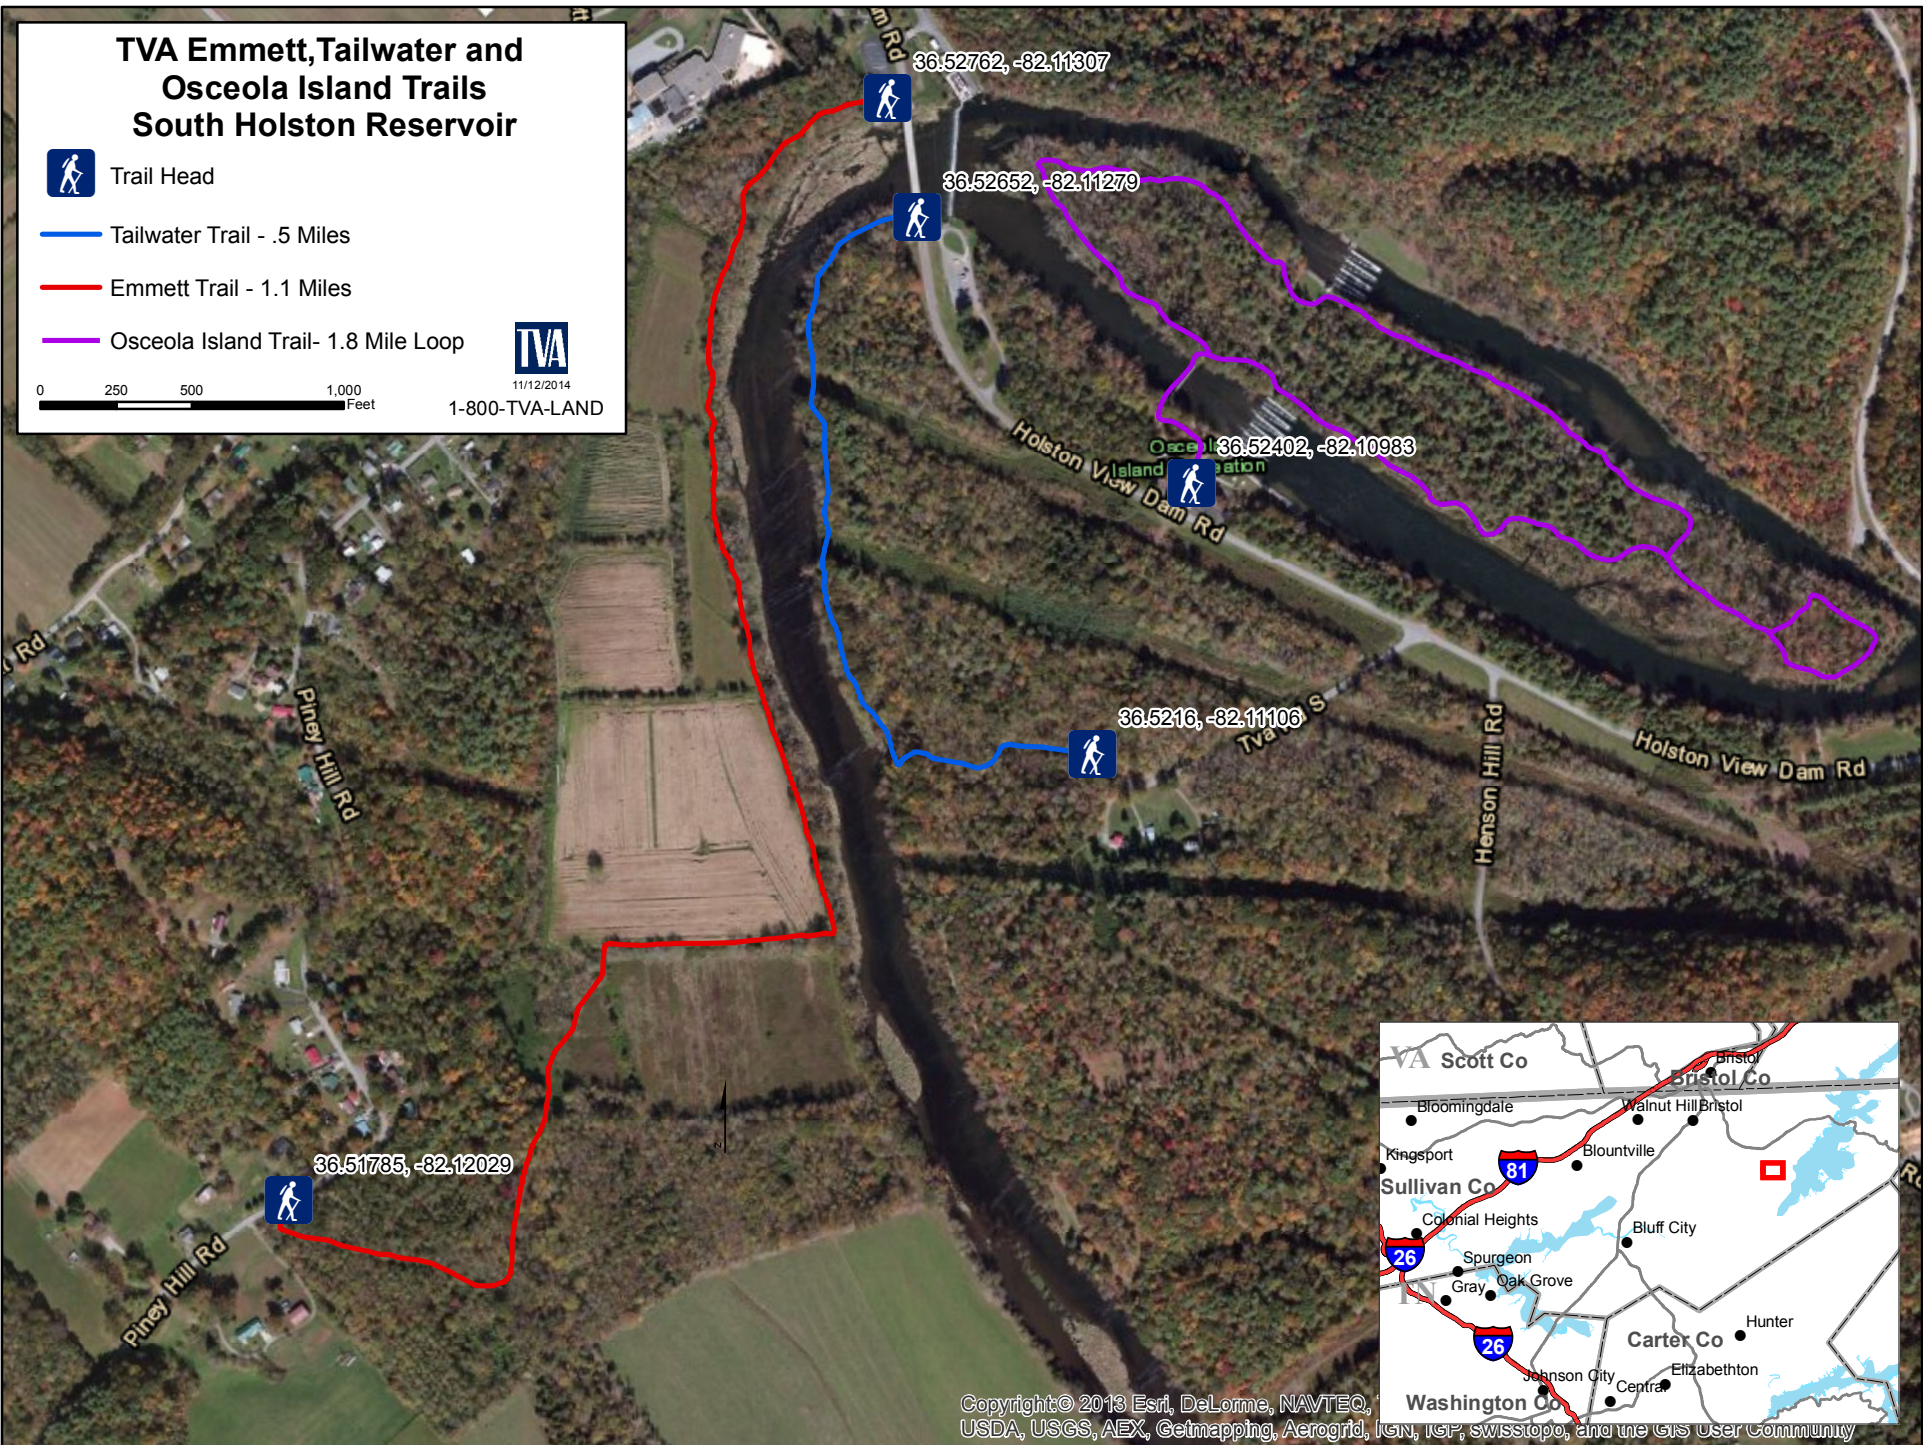

TVA Emmett, Tailwater and Osceola Island Trails South Holston Reservoir

Trail Head

Tailwater Trail - .5 Miles

Emmett Trail - 1.1 Miles

Osceola Island Trail- 1.8 Mile Loop

11/12/2014

1-800-TVA-LAND

Copyright © 2013 Esri, DeLorme, NAVTEQ, USA, USGS, AEX, Getmapping, Aerogrid, IGN, IGP, swisstopo, and the GIS User Community