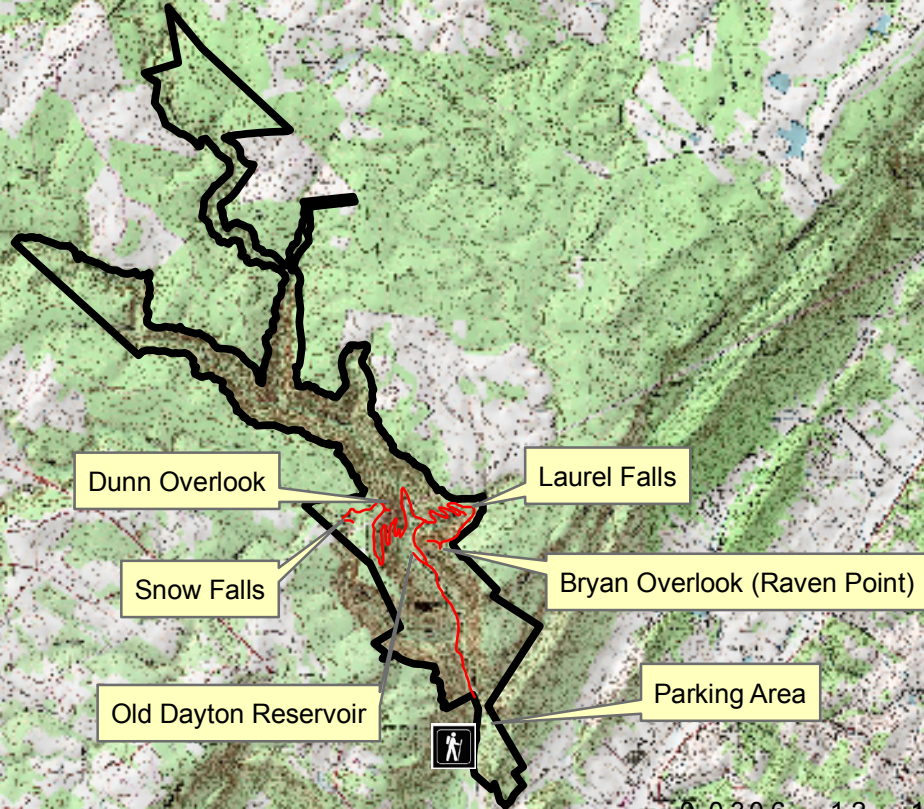

# Laurel - Snow Designated State Natural Area

**Tennessee Division of Natural Areas**  
**Natural Areas Program**  
**(615) 532-0431**